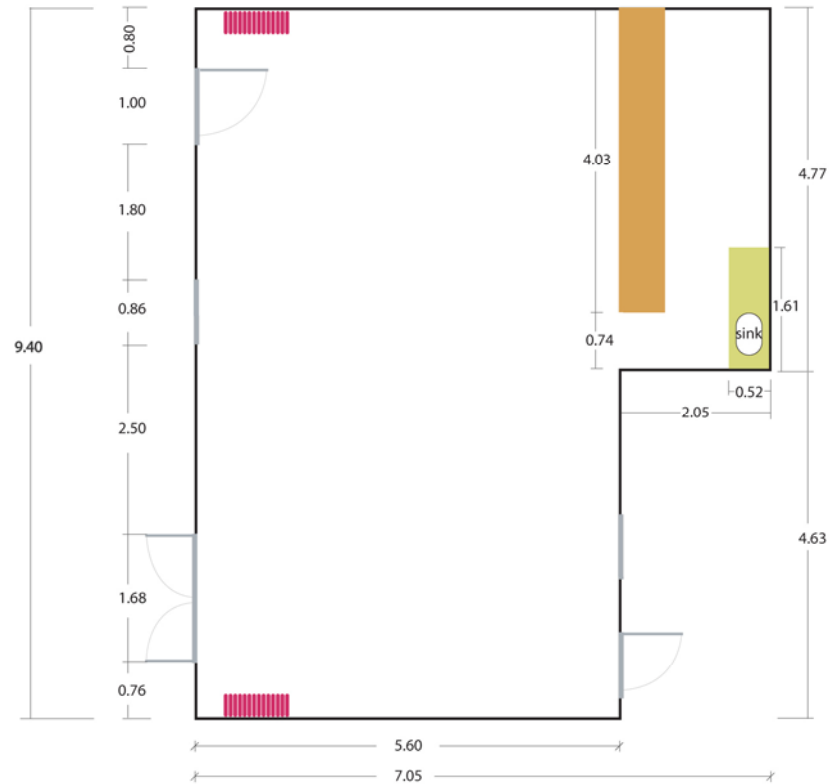

Studio 501 International House, 223 Regent Street, London, W1B 2SD

t: (44) (0)207 637 2777 | f: (44) (0)207 637 2777

central•locations

Distressed Room

Studio 501 International House, 223 Regent Street, London, W1B 2SD