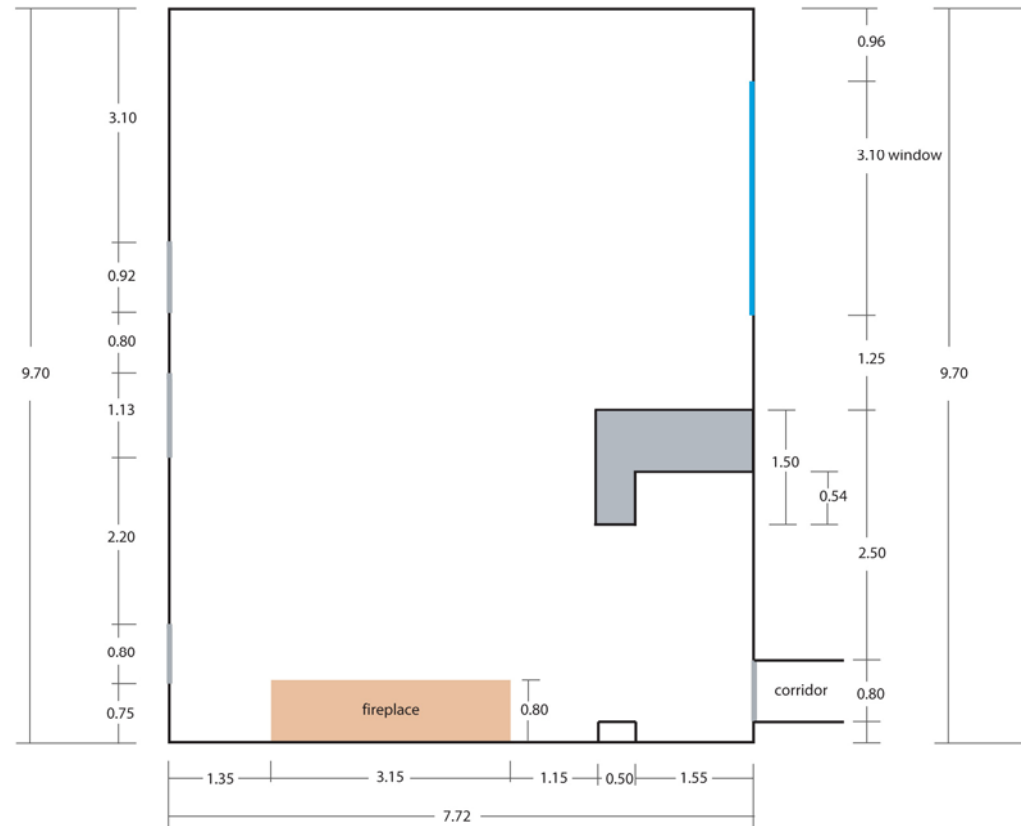

Studio 501 International House, 223 Regent Street, London, W1B 2SD

t: (44) (0)207 637 2777 | f: (44) (0)207 637 2777

central•locations

Distressed Room

Studio 501 International House, 223 Regent Street, London, W1B 2SD