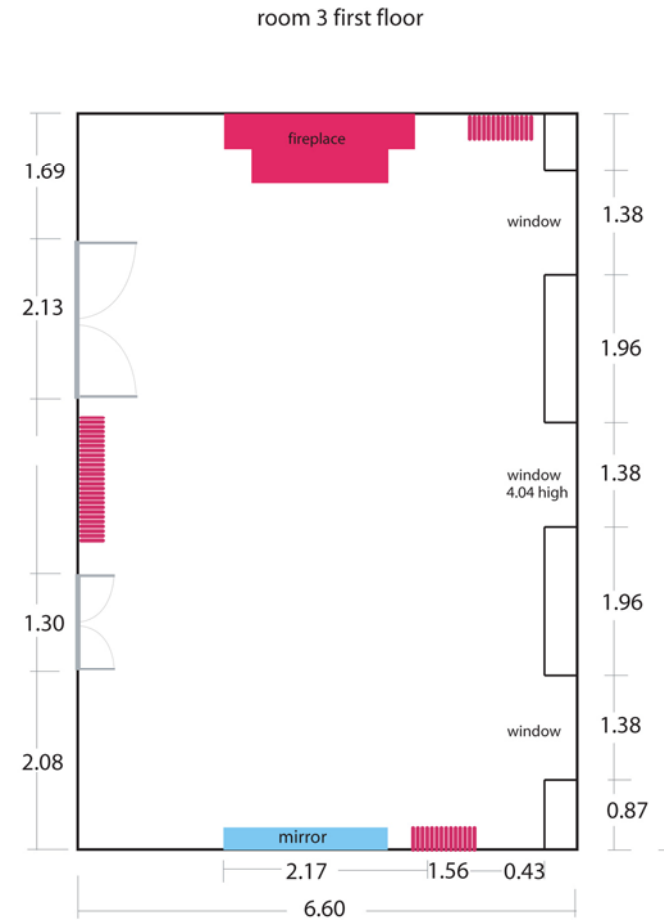

central•locations

Studio 501 International House, 223 Regent Street, London, W1B 2SD

t: (44) (0)207 637 2777 | f: (44) (0)207 637 2777