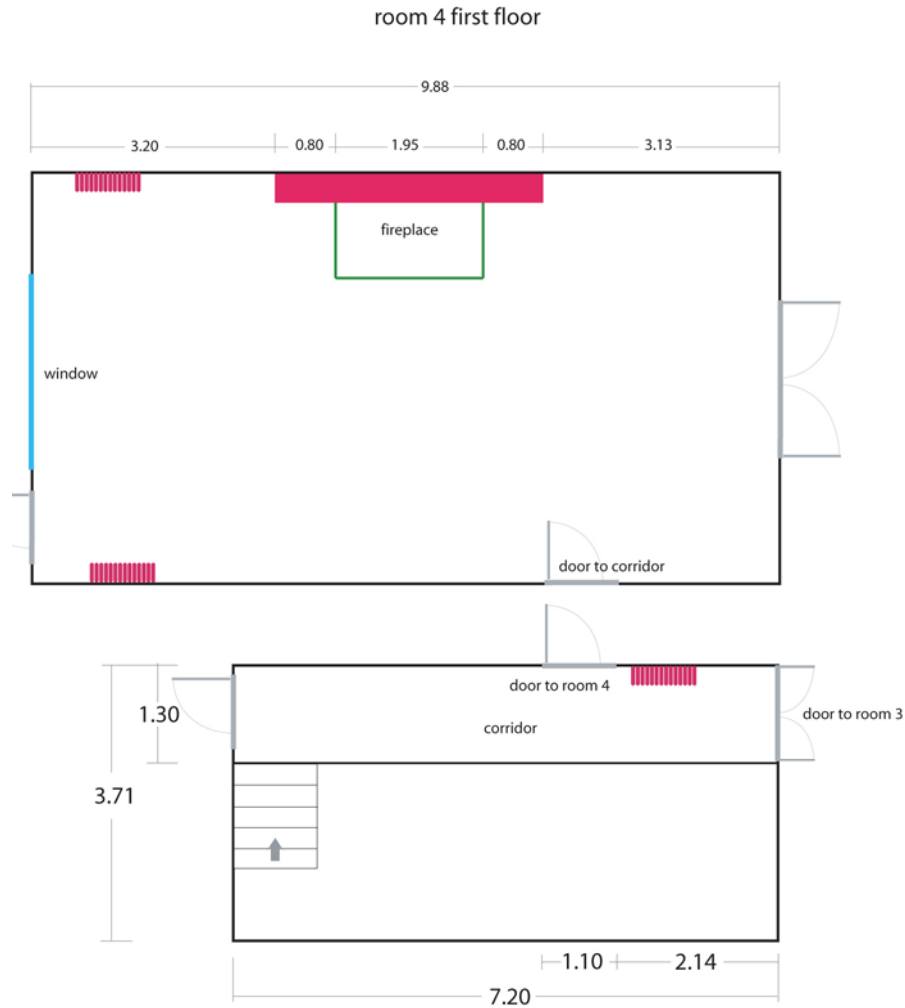

central•locations

Studio 501 International House, 223 Regent Street, London, W1B 2SD

t: (44) (0)207 637 2777 | f: (44) (0)207 637 2777