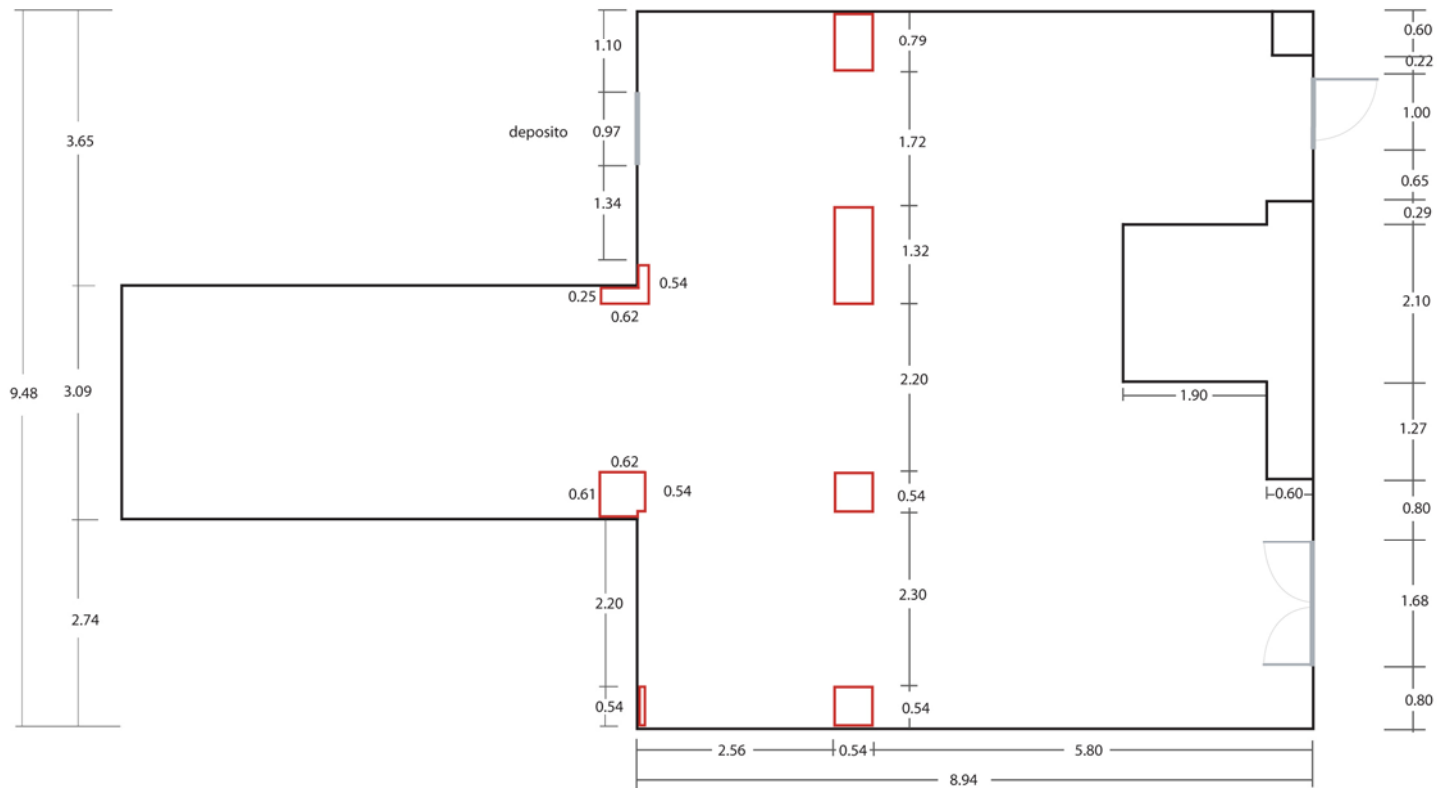

Red Games Room (leading to cellar)

central•locations

Shabby Chic:

Cellar

Studio 501 International House, 223 Regent Street, London, W1B 2SD

t: (44) (0)207 637 2777 | f: (44) (0)207 637 2777