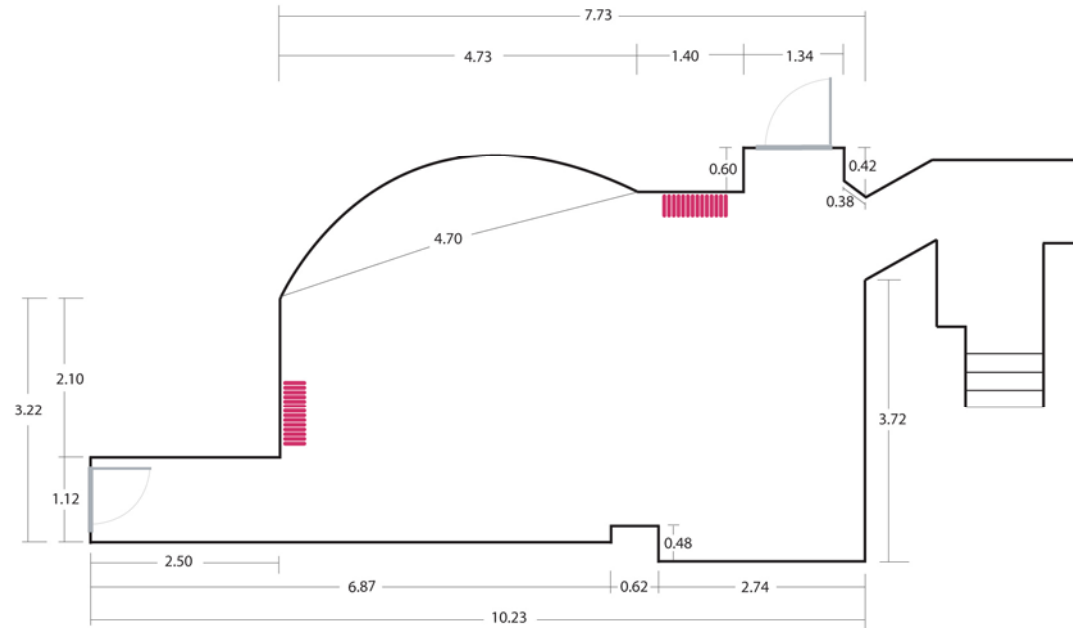

central•locations

White Room (leading to cellar)

Studio 501 International House, 223 Regent Street, London, W1B 2SD

t: (44) (0)207 637 2777 | f: (44) (0)207 637 2777